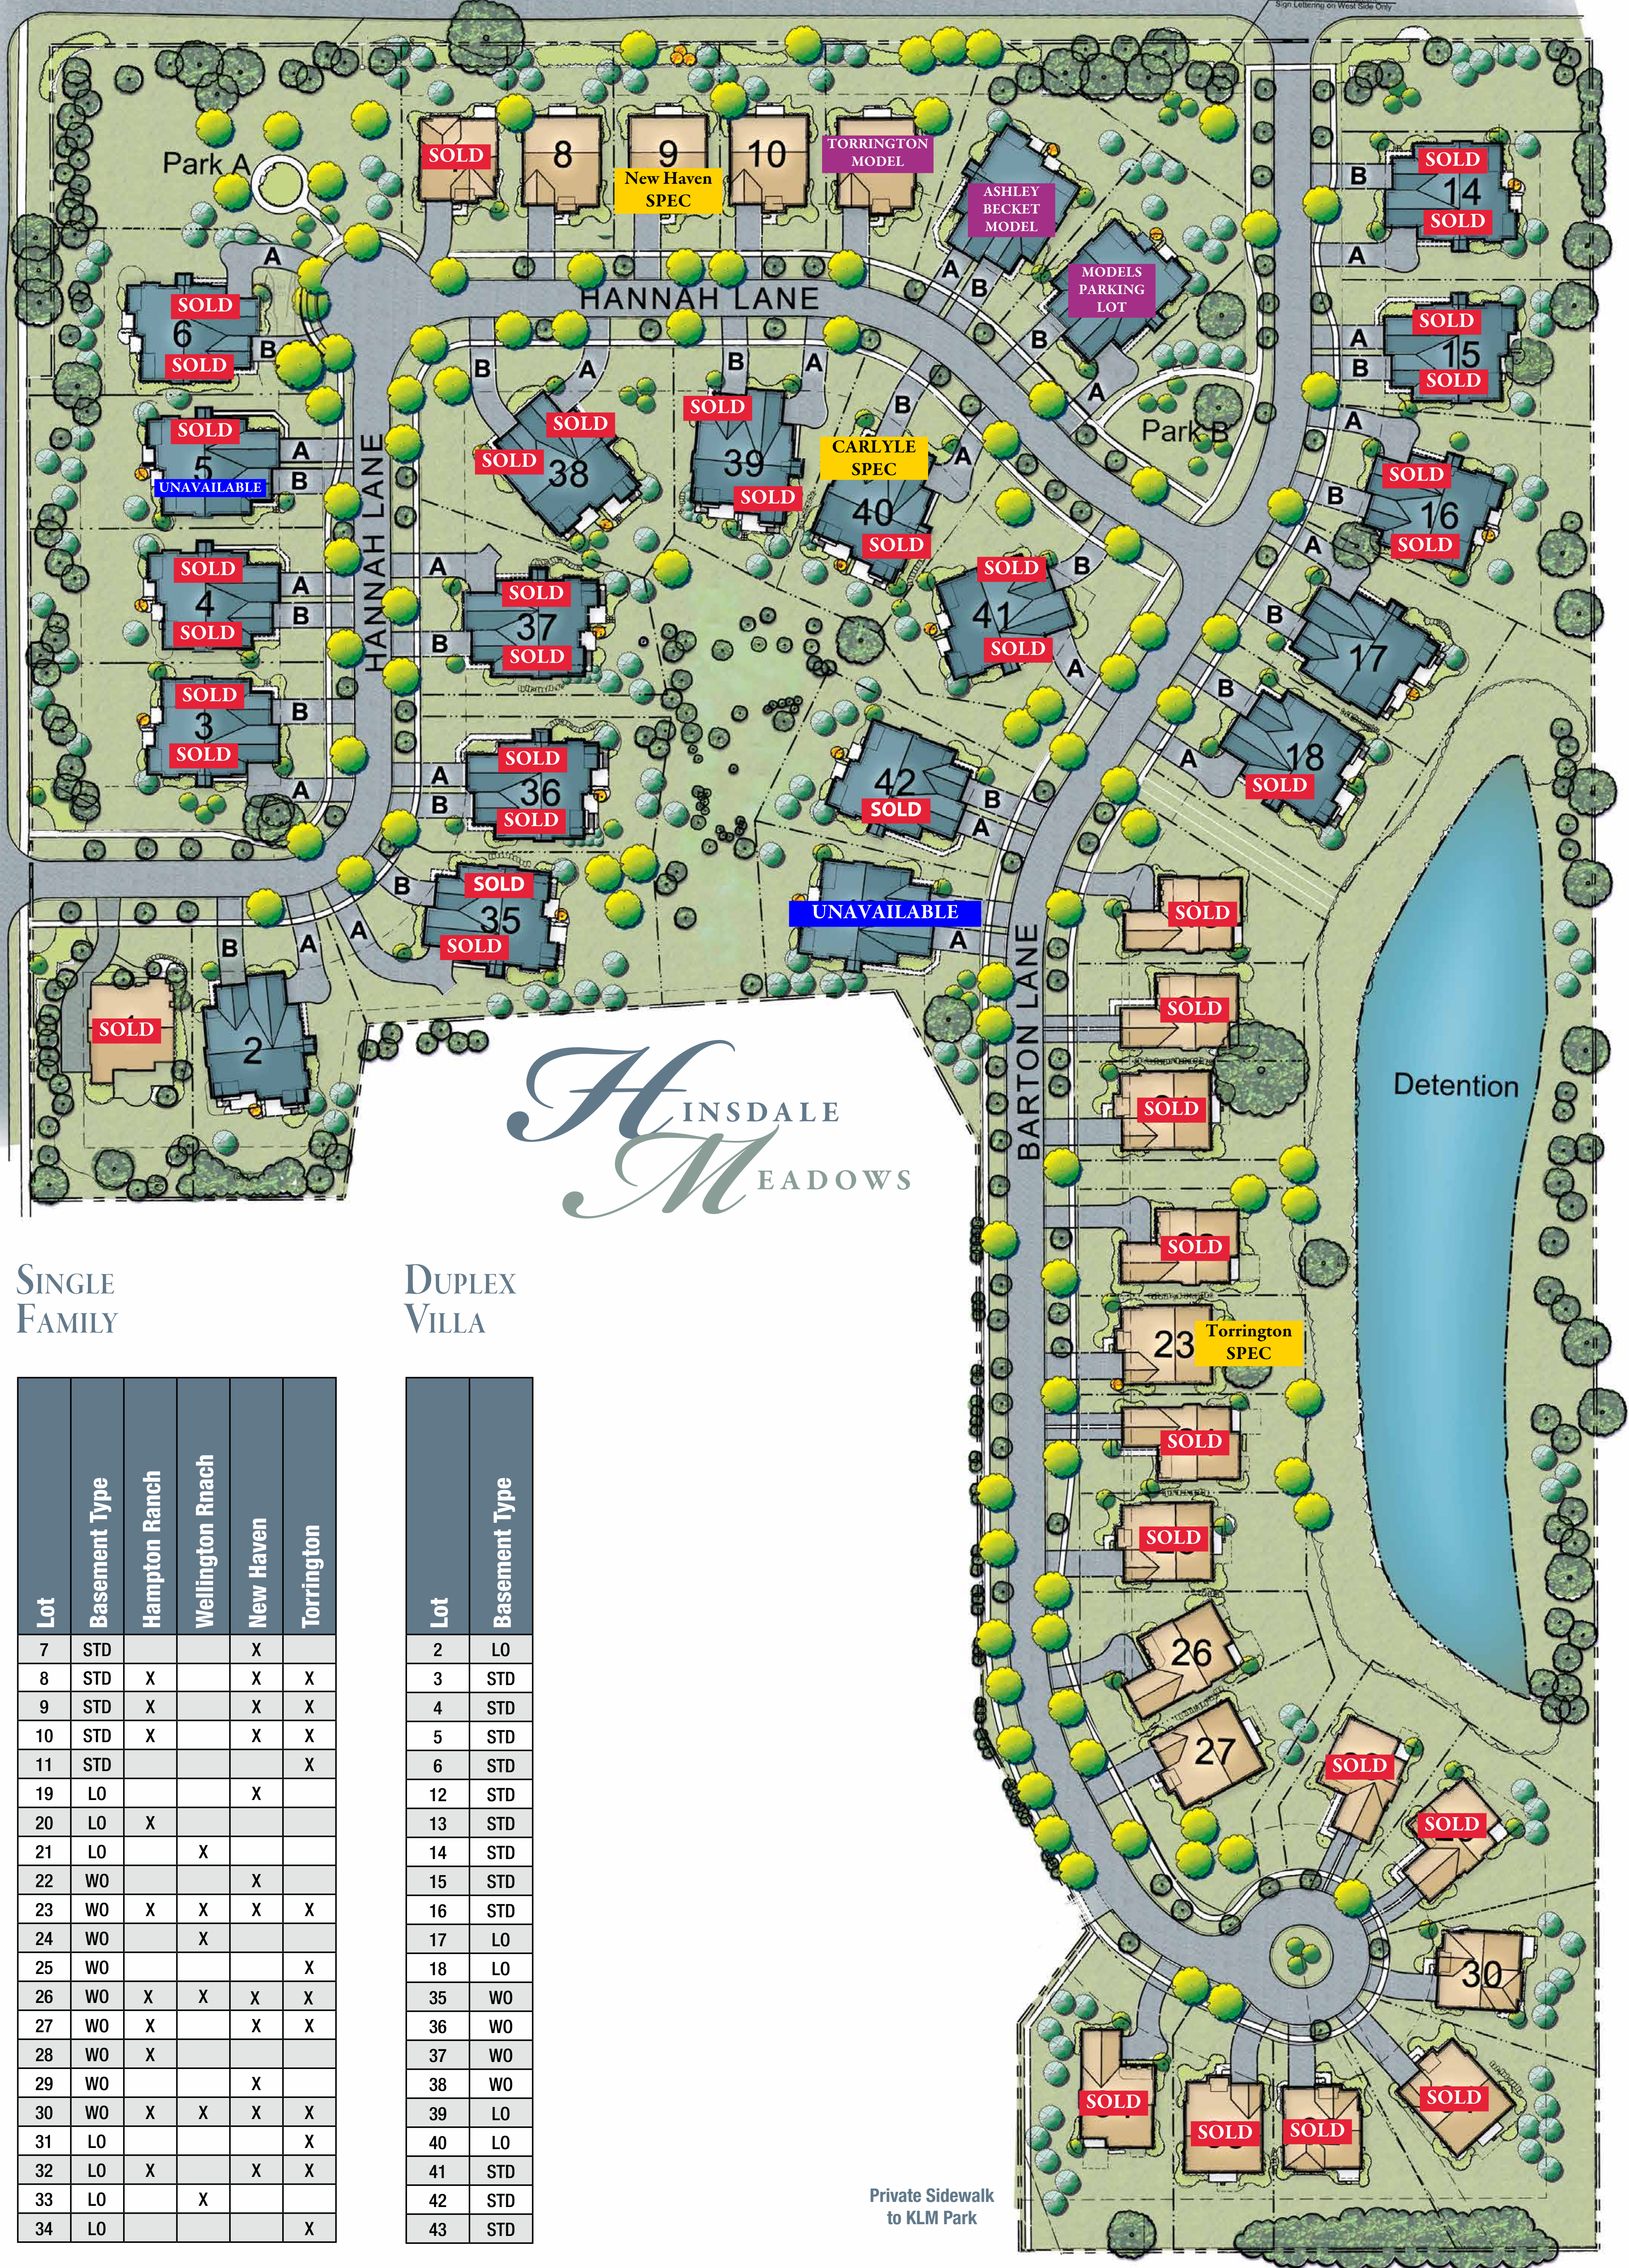

55TH STREET

COUNTY LINE ROAD

HINSDALE MEADOWS

SINGLE FAMILY

Lot	Basement Type	Hampton Ranch	Wellington Ranch	New Haven	Torrington
7	STD			X	
8	STD	X		X	X
9	STD	X		X	X
10	STD	X		X	X
11	STD				X
19	LO			X	
20	LO	X			
21	LO		X		
22	WO			X	
23	WO	X	X	X	X
24	WO		X		
25	WO				X
26	WO	X	X	X	X
27	WO	X		X	X
28	WO	X			
29	WO			X	
30	WO	X	X	X	X
31	LO				X
32	LO	X		X	X
33	LO		X		
34	LO				X

DUPLEX VILLA

Lot	Basement Type
2	LO
3	STD
4	STD
5	STD
6	STD
12	STD
13	STD
14	STD
15	STD
16	STD
17	LO
18	LO
35	WO
36	WO
37	WO
38	WO
39	LO
40	LO
41	STD
42	STD
43	STD

STD = STD Basement | LO = Look Out Basement | WO = Walk Out Basement

Katherine Legge Memorial Park

Note: Villa "B" plans are interchangeable with "C" plans.
 All renderings are an artist's conception.
www.hinsdalemeadows.com | 630.310.6688