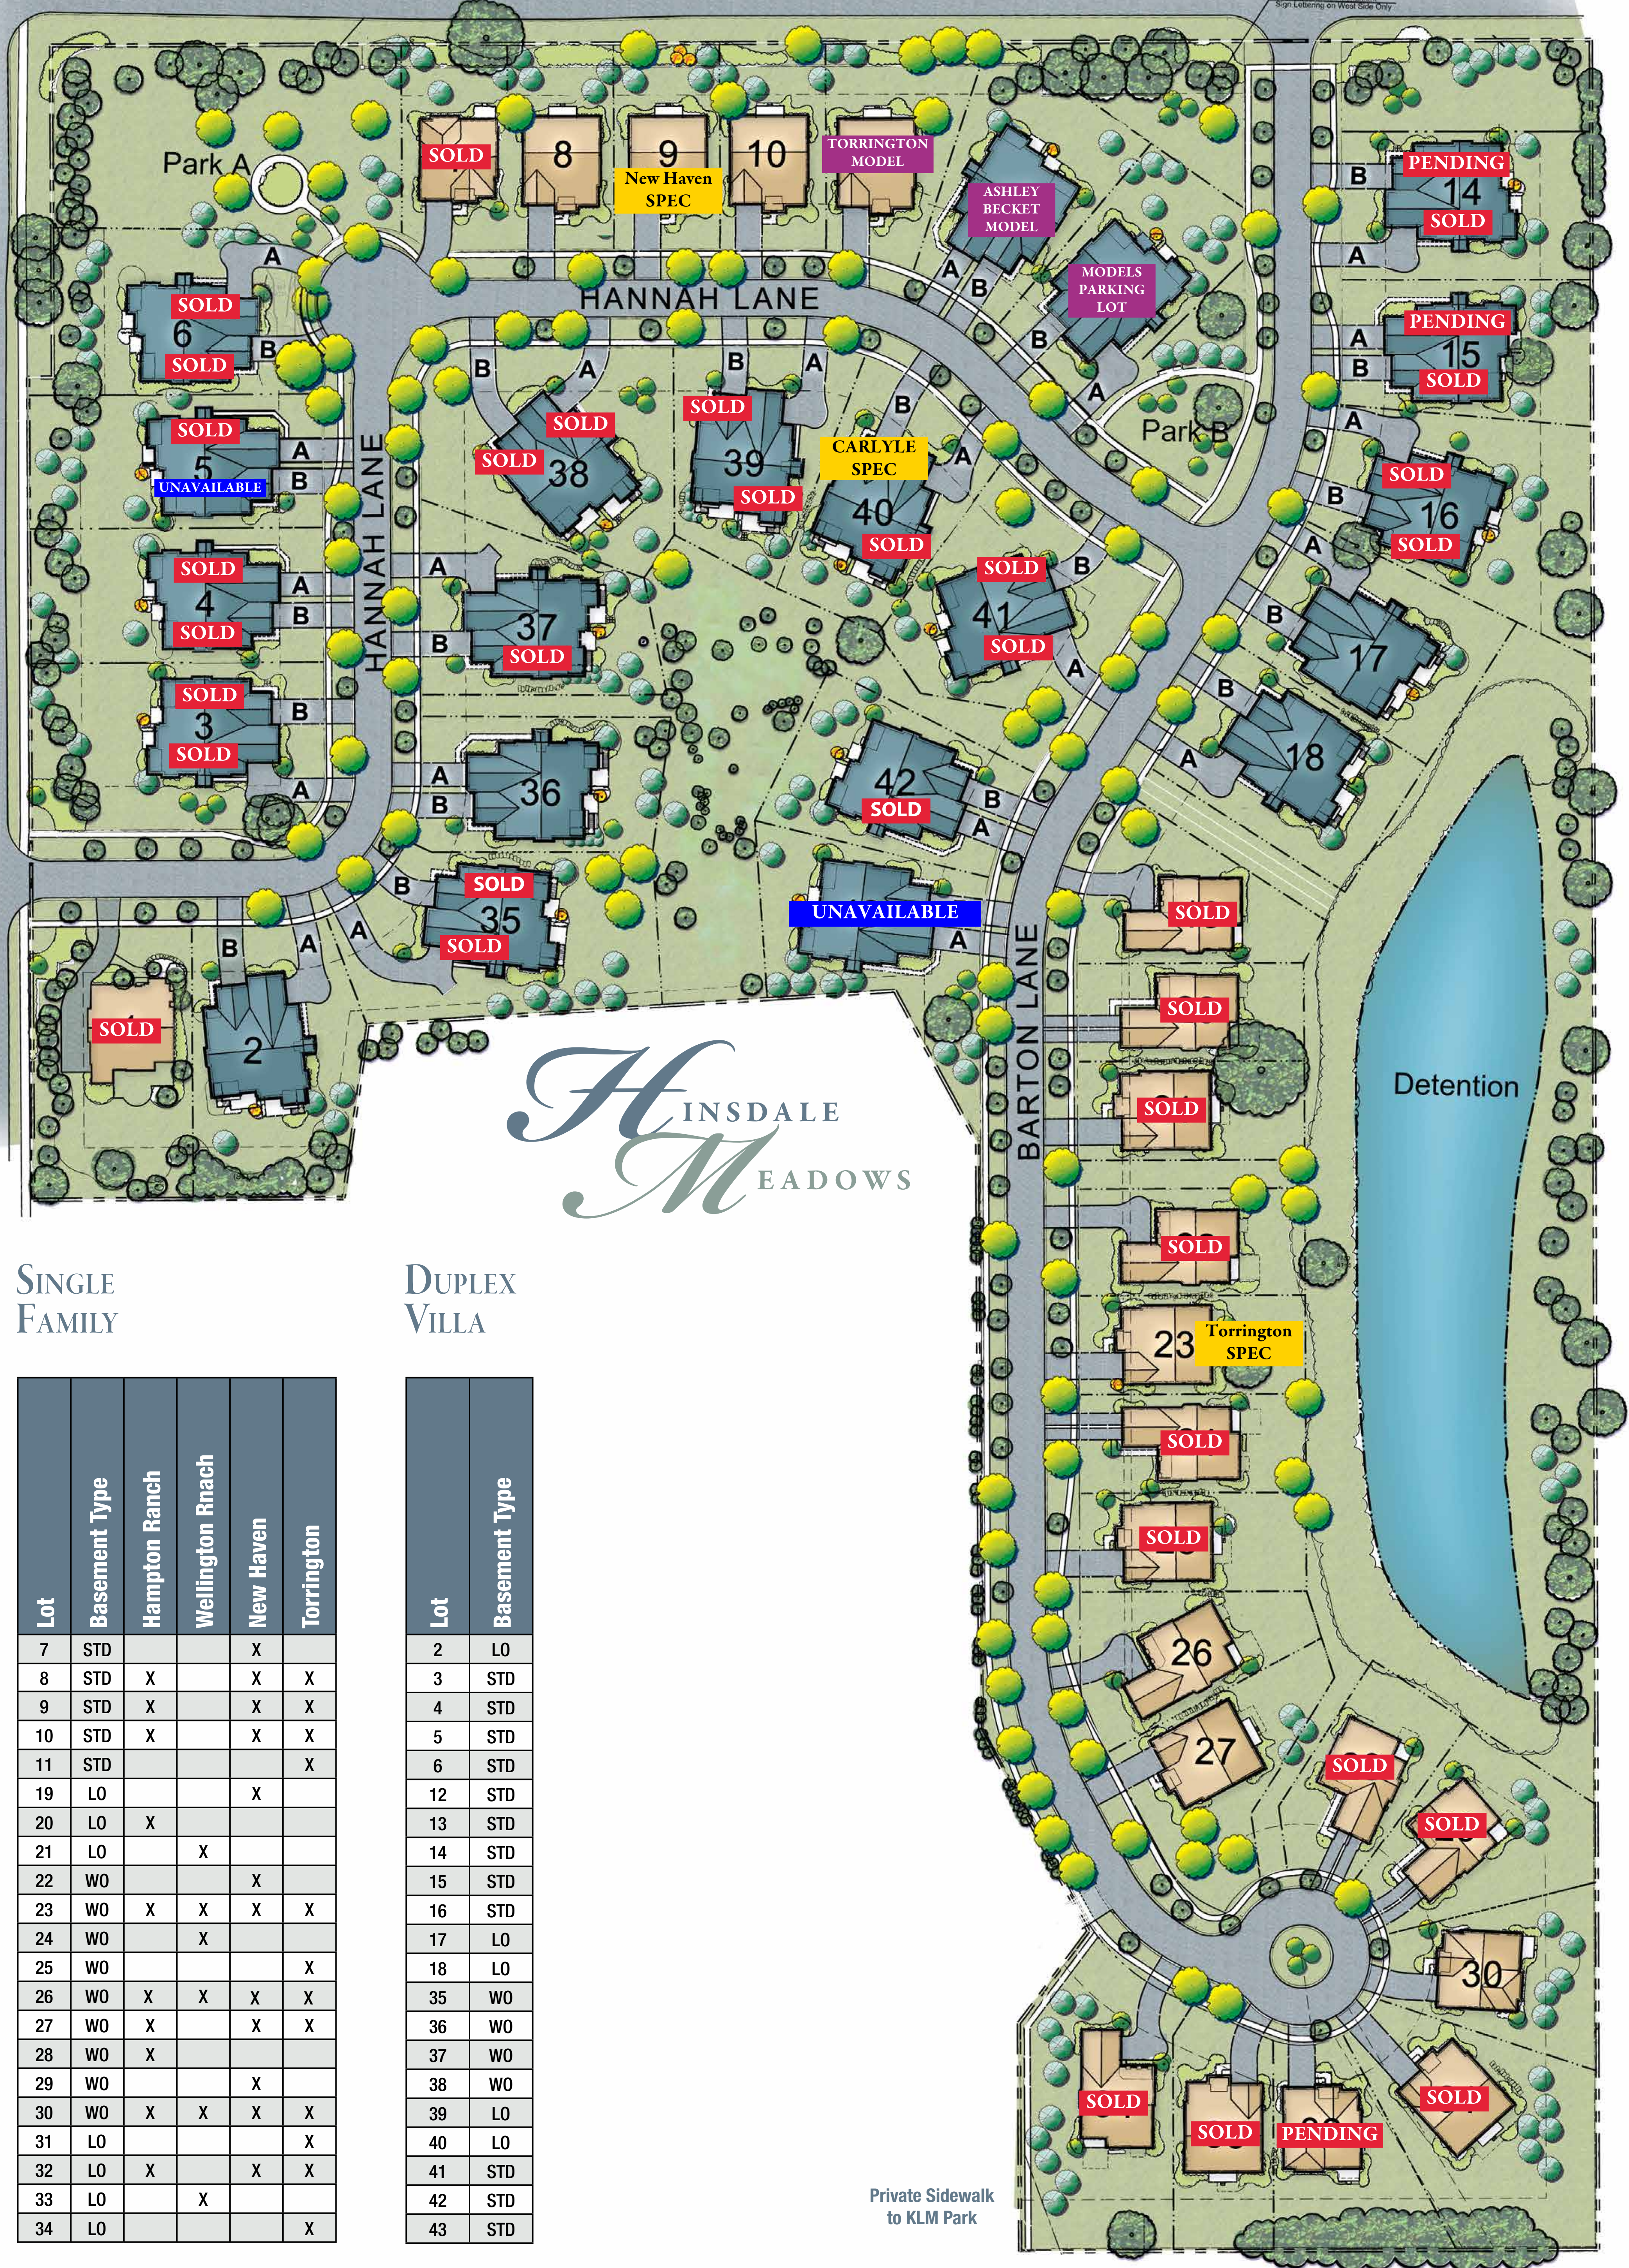

55TH STREET

COUNTY LINE ROAD

HINSDALE MEADOWS

SINGLE FAMILY

Lot	Basement Type	Hampton Ranch	Wellington Ranch	New Haven	Torrington
7	STD			X	
8	STD	X		X	X
9	STD	X		X	X
10	STD	X		X	X
11	STD				X
19	LO			X	
20	LO	X			
21	LO		X		
22	WO			X	
23	WO	X	X	X	X
24	WO		X		
25	WO				X
26	WO	X	X	X	X
27	WO	X		X	X
28	WO	X			
29	WO			X	
30	WO	X	X	X	X
31	LO				X
32	LO	X		X	X
33	LO		X		
34	LO				X

DUPLEX VILLA

Lot	Basement Type
2	LO
3	STD
4	STD
5	STD
6	STD
12	STD
13	STD
14	STD
15	STD
16	STD
17	LO
18	LO
35	WO
36	WO
37	WO
38	WO
39	LO
40	LO
41	STD
42	STD
43	STD

STD = STD Basement | LO = Look Out Basement | WO = Walk Out Basement

Katherine Legge Memorial Park

Note: Villa "B" plans are interchangeable with "C" plans.
 All renderings are an artist's conception.
www.hinsdalemeadows.com | 630.310.6688