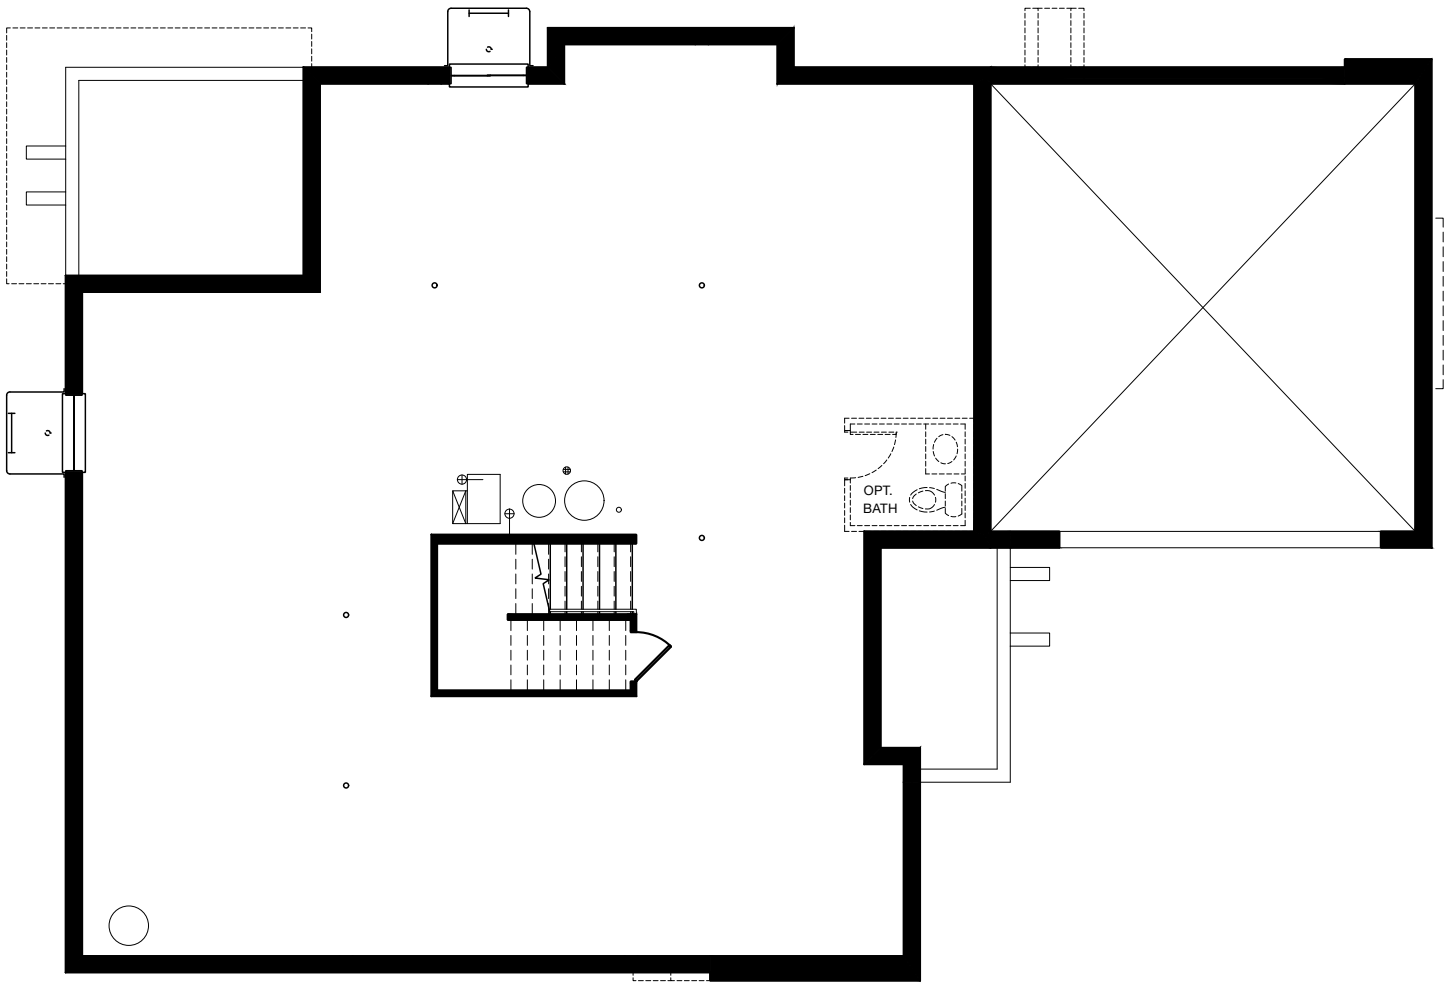

RIDGEFIELD SHINGLE - BASEMENT

3040 SQ. FT. | MAIN: 1940 | UPPER: 1100 | BASEMENT: 1803 | GARAGE: 528

BASEMENT

Plans, materials, prices and specifications are based on availability and are subject to change without notice. Architectural, structural and other revisions may be made as are deemed necessary by the developer, builder, architect or as may be required by law. Images are used for illustrative purposes only and may reflect available upgrades over standard specifications. NOTE: Window placement is determined by elevation style.