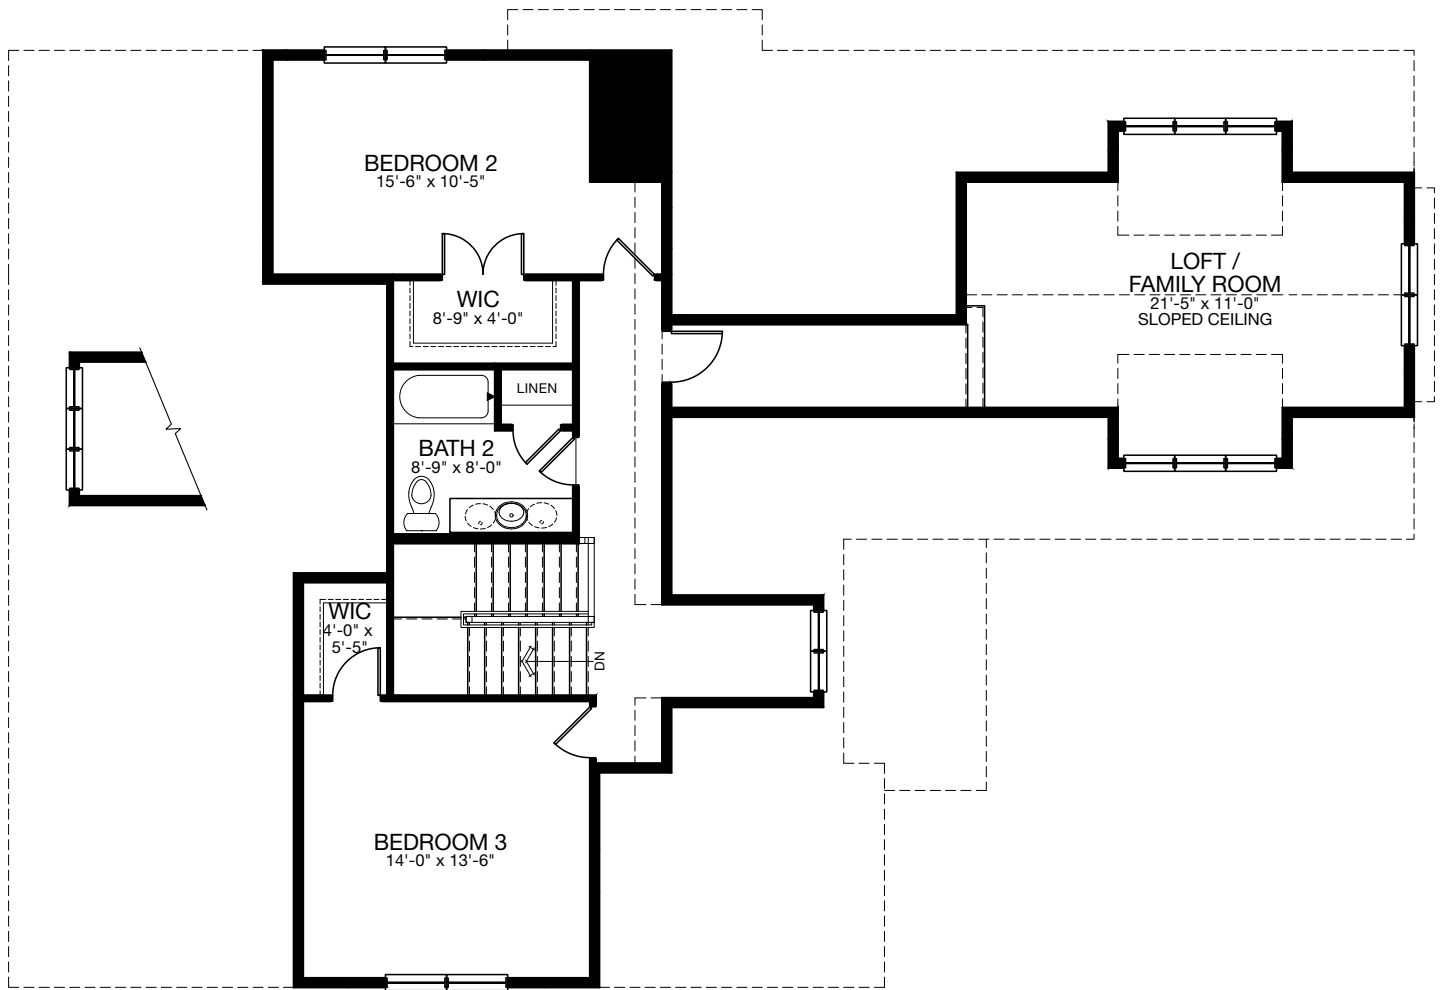

# RIDGEFIELD SHINGLE - MAIN FLOOR

3040 SQ. FT. | MAIN: 1940 | UPPER: 1100 | BASEMENT: 1803 | GARAGE: 528

MAIN FLOOR SHINGLE

Plans, materials, prices and specifications are based on availability and are subject to change without notice. Architectural, structural and other revisions may be made as are deemed necessary by the developer, builder, architect or as may be required by law. Images are used for illustrative purposes only and may reflect available upgrades over standard specifications. NOTE: Window placement is determined by elevation style.

# RIDGEFIELD SHINGLE - UPPER FLOOR

3040 SQ. FT. | MAIN: 1940 | UPPER: 1100 | BASEMENT: 1803 | GARAGE: 528

UPPER FLOOR SHINGLE

Plans, materials, prices and specifications are based on availability and are subject to change without notice. Architectural, structural and other revisions may be made as are deemed necessary by the developer, builder, architect or as may be required by law. Images are used for illustrative purposes only and may reflect available upgrades over standard specifications. NOTE: Window placement is determined by elevation style.