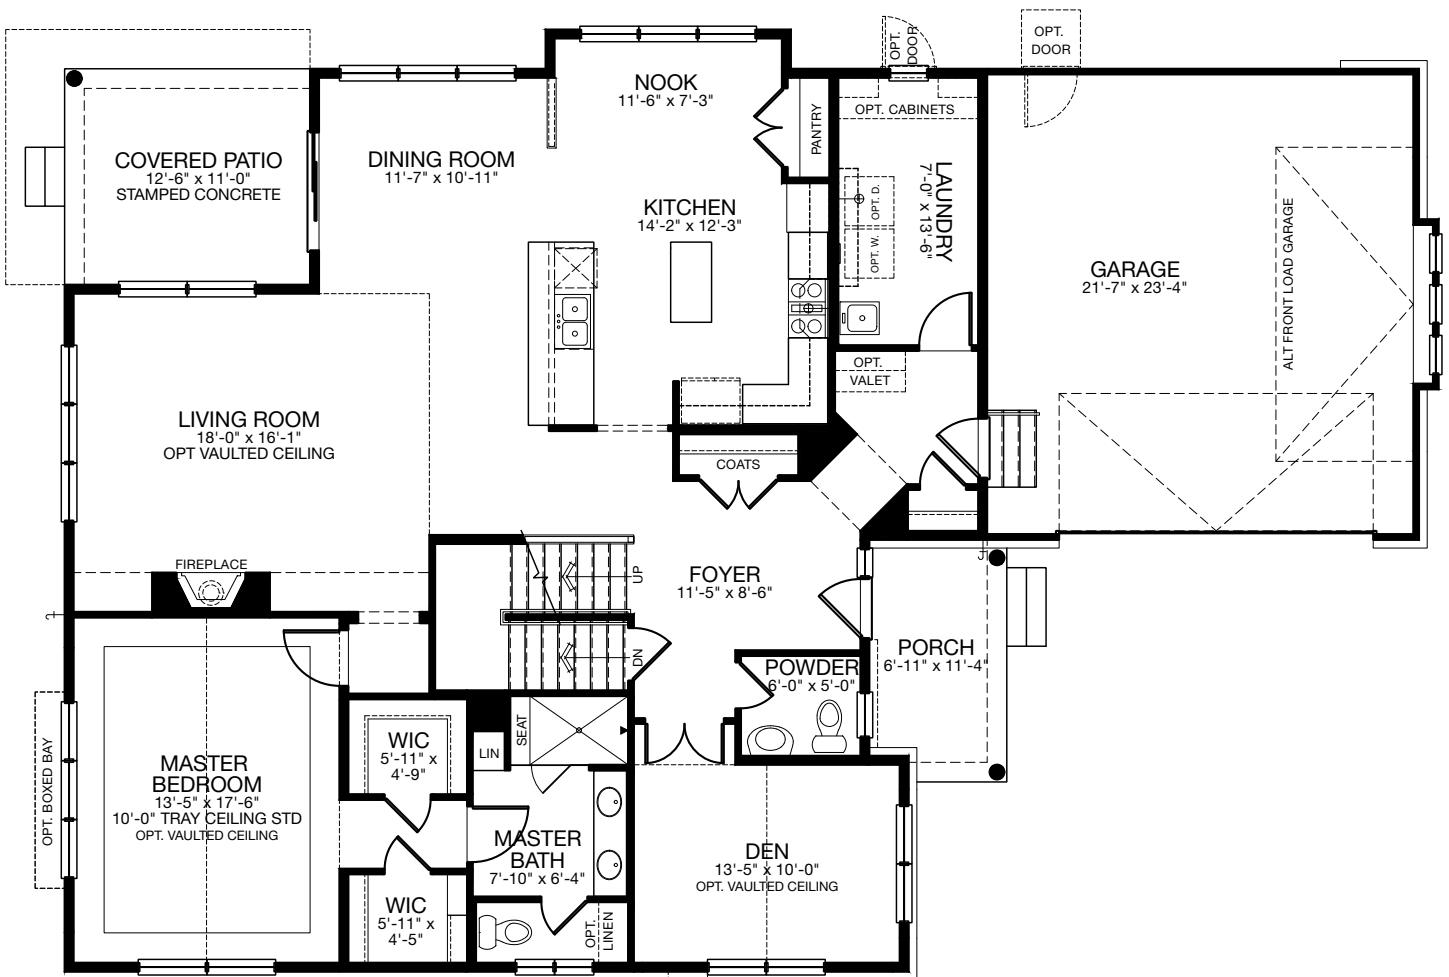

# RIDGEFIELD SHINGLE - MAIN FLOOR

3040 SQ. FT. | MAIN: 1940 | UPPER: 1100 | BASEMENT: 1803 | GARAGE: 528

MAIN FLOOR SHINGLE

Plans, materials, prices and specifications are based on availability and are subject to change without notice. Architectural, structural and other revisions may be made as are deemed necessary by the developer, builder, architect or as may be required by law. Images are used for illustrative purposes only and may reflect available upgrades over standard specifications. NOTE: Window placement is determined by elevation style.