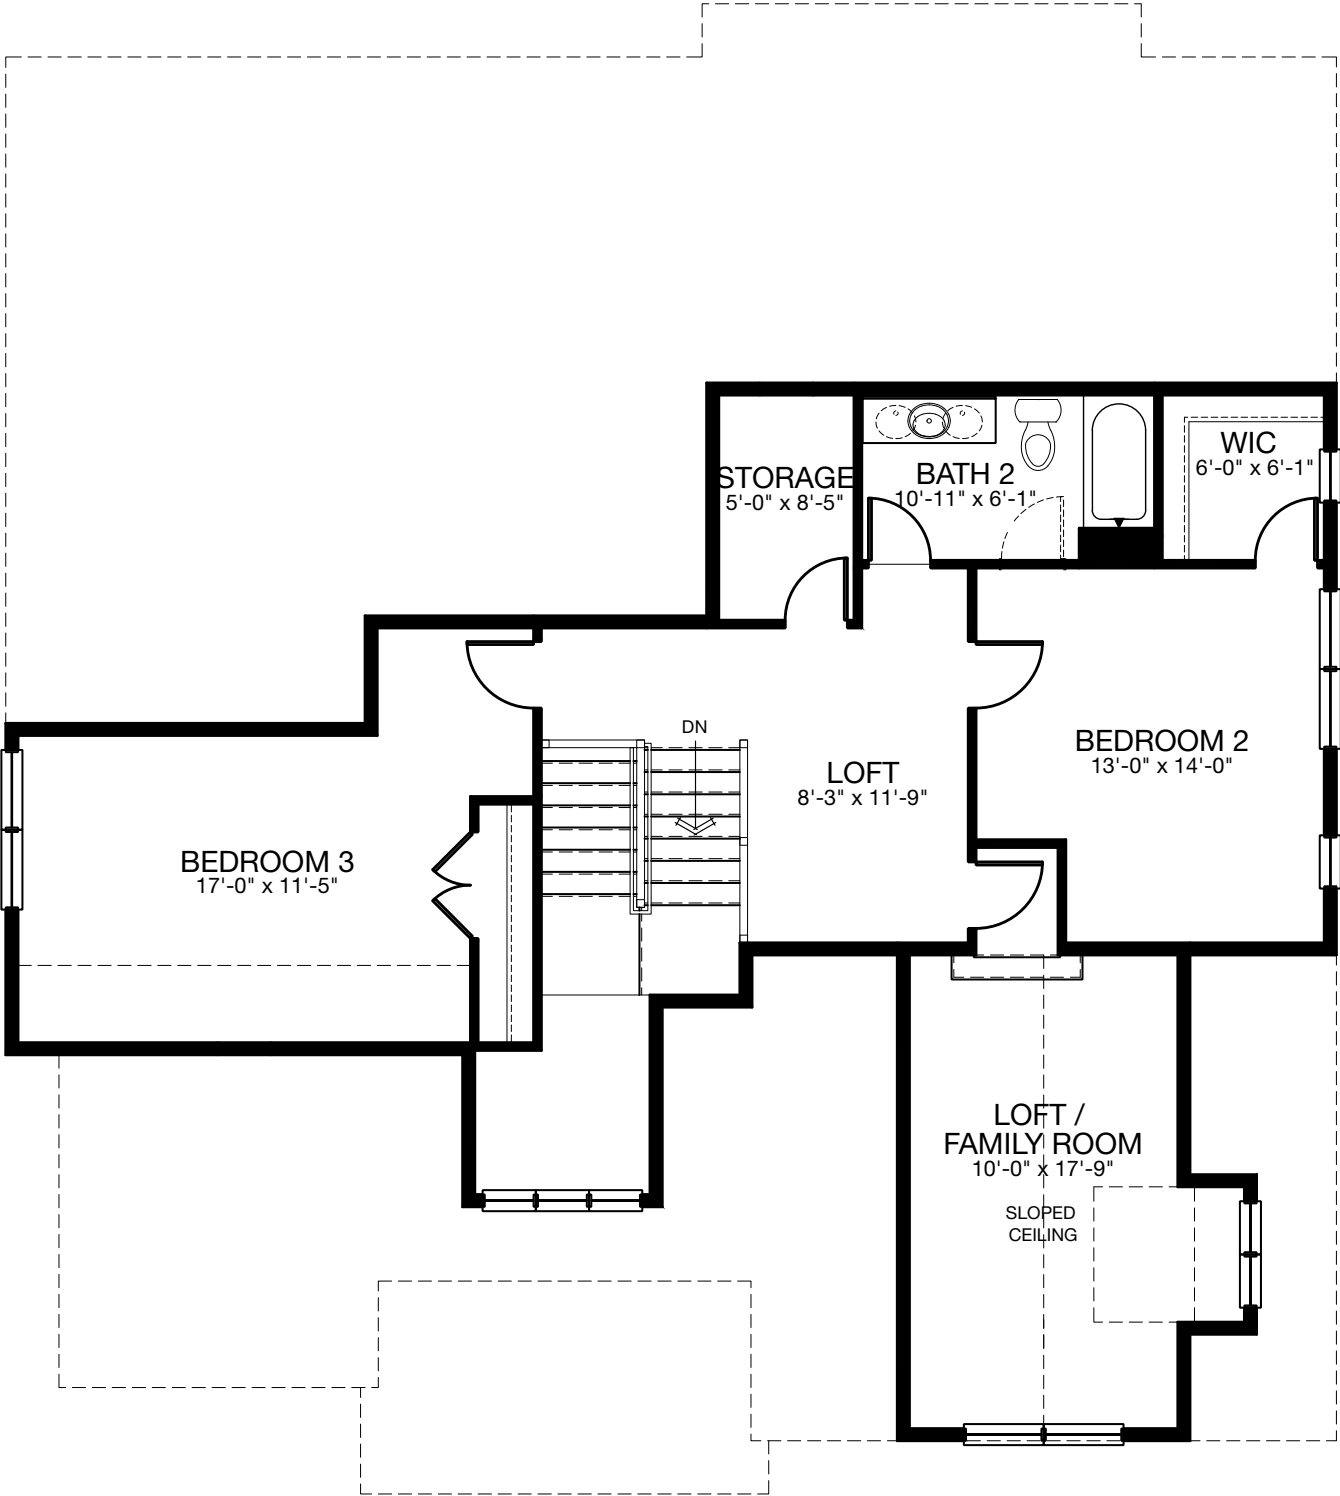

NEW HAVEN SHINGLE - UPPER FLOOR

3006 SQ. FT. | MAIN: 1983 | UPPER: 1023 | BASEMENT: 1836 | GARAGE: 513

UPPER FLOOR