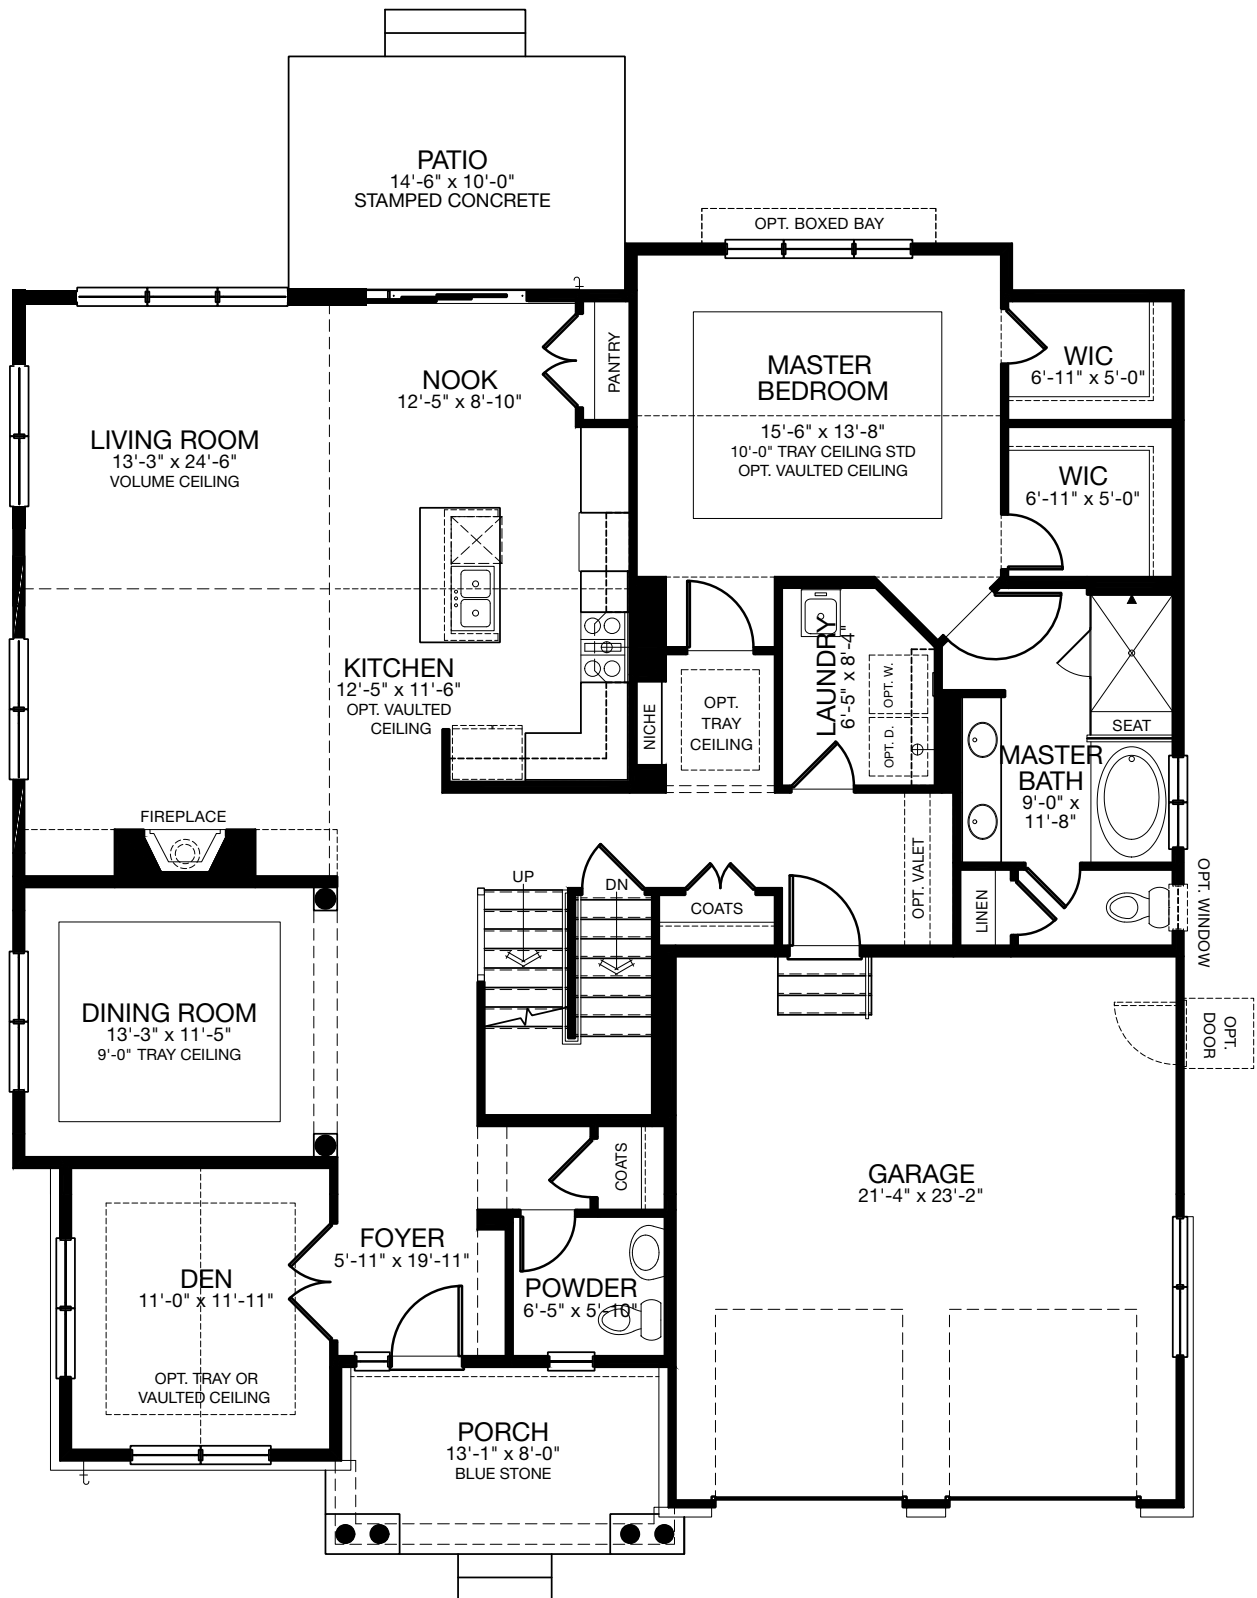

H INSDALE
M EADOWS

NEW HAVEN

SHINGLE

EDWARD R. JAMES COMPANIES
EXCEPTIONAL HOMES... EXCEPTIONAL PLACES

NEW HAVEN SHINGLE - MAIN FLOOR

3006 SQ. FT. | MAIN: 1983 | UPPER: 1023 | BASEMENT: 1836 | GARAGE: 513

MAIN FLOOR SHINGLE

NEW HAVEN SHINGLE - UPPER FLOOR

3006 SQ. FT. | MAIN: 1983 | UPPER: 1023 | BASEMENT: 1836 | GARAGE: 513

UPPER FLOOR

Plans, materials, prices and specifications are based on availability and are subject to change without notice. Architectural, structural and other revisions may be made as are deemed necessary by the developer, builder, architect or as may be required by law. Images are used for illustrative purposes only and may reflect available upgrades over standard specifications. NOTE: Window placement is determined by elevation style.