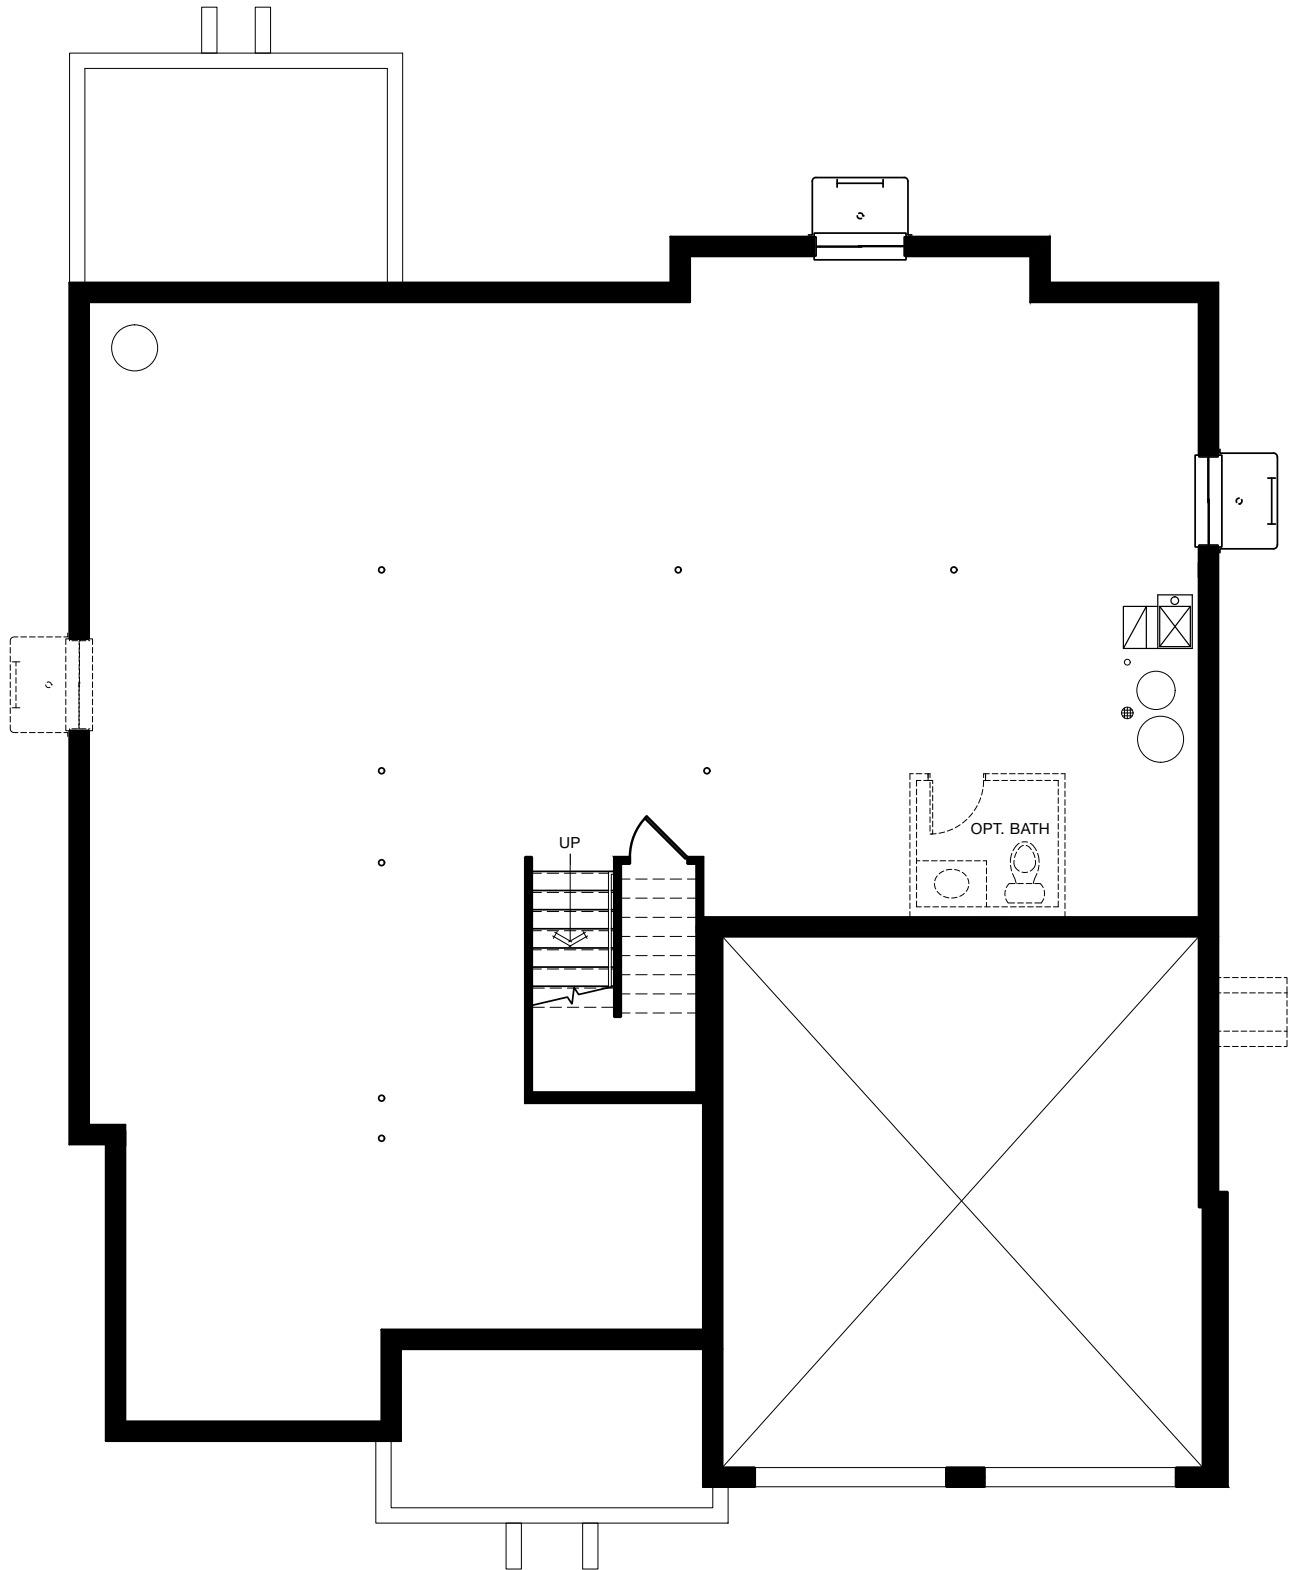

NEW HAVEN SHINGLE - UPPER FLOOR

3006 SQ. FT. | MAIN: 1983 | UPPER: 1023 | BASEMENT: 1836 | GARAGE: 513

UPPER FLOOR

Plans, materials, prices and specifications are based on availability and are subject to change without notice. Architectural, structural and other revisions may be made as are deemed necessary by the developer, builder, architect or as may be required by law. Images are used for illustrative purposes only and may reflect available upgrades over standard specifications. NOTE: Window placement is determined by elevation style.

NEW HAVEN SHINGLE - BASEMENT

3006 SQ. FT. | MAIN: 1983 | UPPER: 1023 | BASEMENT: 1836 | GARAGE: 513

BASEMENT

Plans, materials, prices and specifications are based on availability and are subject to change without notice. Architectural, structural and other revisions may be made as are deemed necessary by the developer, builder, architect or as may be required by law. Images are used for illustrative purposes only and may reflect available upgrades over standard specifications. NOTE: Window placement is determined by elevation style.